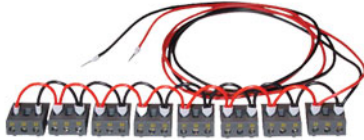

Power wire

8201R

– Supply pin 31 + 33, right

Application

- Power wire for system 5000, 4104, 4116 and backplane systems. Each plug is coded to eliminate mounting errors.

Order

- Order as single plugs of the type in question. Illustration shows 8 x 8201R.